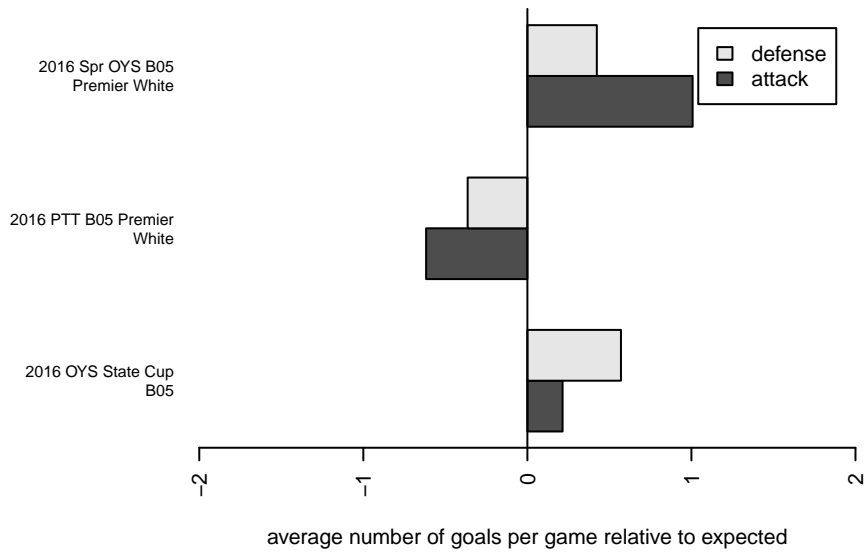

RVSC Timbers Red B05

Rogue Valley SC
 Medford, OR
 B05 total strength=840
 attack=2.1 defense=0.63
 fall league = PTT B05 Premier White
 spr league = Spr OYS B05 Premier White

alt names used:
 RVT 05B Red
 RVT 05B Red
 RVT 05B Red

Venues played:
 2016 PTT B05 Premier White
 2016 Spr OYS B05 Premier White
 2016 OYS State Cup B05

RVSC Timbers Red B05
 Dots are actual minus expected GF (blue circles) and GA (red triangles).
 Blue line is smoothed change in attack strength. Red is smoothed change in defense strength.

**attack and defense variance (black dot)
relative to other teams
and top 10 in region**

**attack and defense rating
relative to others at age
and all opponents in last 13 months**

Performance relative to 13 month average