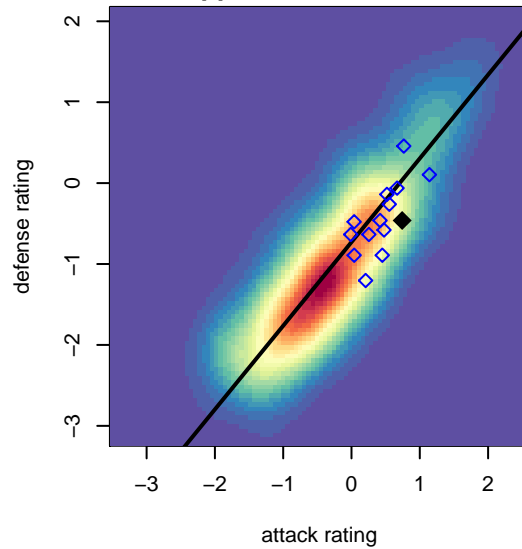

RVSC Timbers Red B05

Rogue Valley SC
 Medford, OR
 B05 total strength=840
 attack=2.1 defense=0.63
 fall league = PTT B05 Premier White
 spr league = Spr OYS B05 Premier White

alt names used:
 RVT 05B Red
 RVT 05B Red
 RVT 05B Red

Venues played:
 2016 PTT B05 Premier White
 2016 Spr OYS B05 Premier White
 2016 OYS State Cup B05

RVSC Timbers Red B05
 Dots are actual minus expected GF (blue circles) and GA (red triangles).
 Blue line is smoothed change in attack strength. Red is smoothed change in defense strength.

**attack and defense variance (black dot)
relative to other teams
and top 10 in region**

**attack and defense rating
relative to others at age
and all opponents in last 13 months**

Performance relative to 13 month average