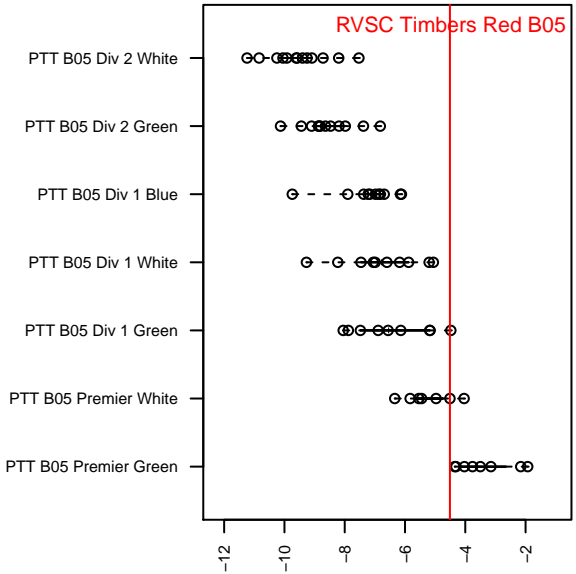

RVSC Timbers Red B05

Rogue Valley SC
 Medford, OR
 B05 total strength=840
 attack=2.1 defense=0.63
 fall league = PTT B05 Premier White
 spr league = Spr OYS B05 Premier White

alt names used:
 RVT 05B Red
 RVT 05B Red
 RVT 05B Red

Venues played:
 2016 PTT B05 Premier White
 2016 Spr OYS B05 Premier White
 2016 OYS State Cup B05

RVSC Timbers Red B05
 Dots are actual minus expected GF (blue circles) and GA (red triangles).
 Blue line is smoothed change in attack strength. Red is smoothed change in defense strength.

**attack and defense variance (black dot)
relative to other teams
and top 10 in region**

**attack and defense rating
relative to others at age
and all opponents in last 13 months**

Performance relative to 13 month average