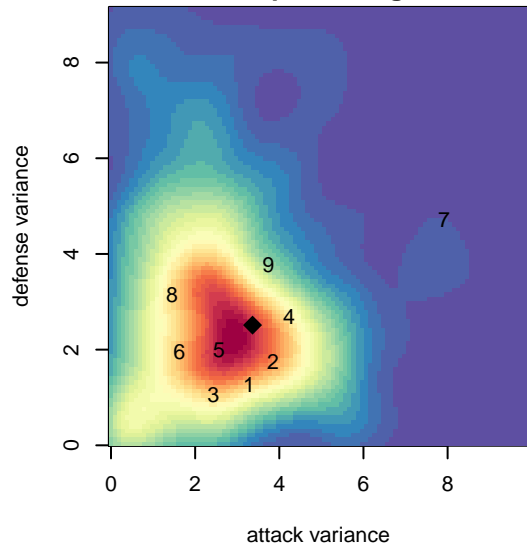

RVSC Timbers Red B05

Rogue Valley SC
 Medford, OR
 B05 total strength=840
 attack=2.1 defense=0.63
 fall league = PTT B05 Premier White
 spr league = Spr OYS B05 Premier White

alt names used:
 RVT 05B Red
 RVT 05B Red
 RVT 05B Red

Venues played:
 2016 PTT B05 Premier White
 2016 Spr OYS B05 Premier White
 2016 OYS State Cup B05

RVSC Timbers Red B05
 Dots are actual minus expected GF (blue circles) and GA (red triangles).
 Blue line is smoothed change in attack strength. Red is smoothed change in defense strength.

**attack and defense variance (black dot)
relative to other teams
and top 10 in region**

**attack and defense rating
relative to others at age
and all opponents in last 13 months**

Performance relative to 13 month average