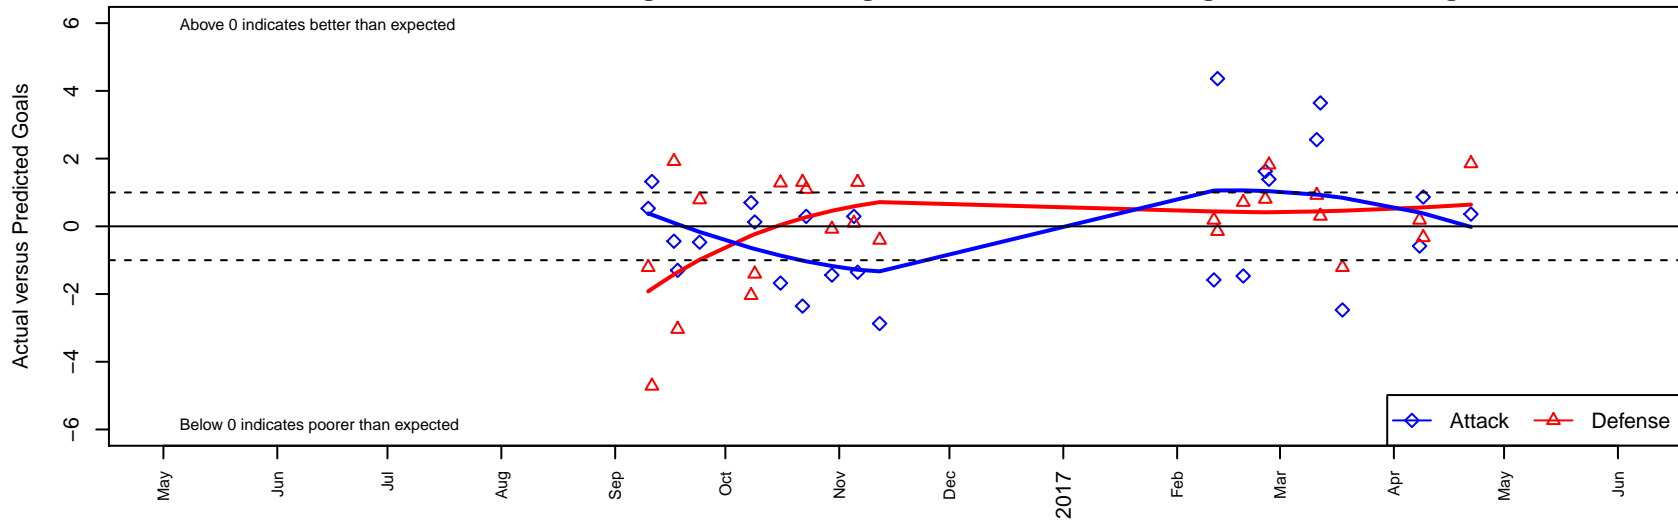

RVSC Timbers Red B05

Rogue Valley SC
 Medford, OR
 B05 total strength=840
 attack=2.1 defense=0.63
 fall league = PTT B05 Premier White
 spr league = Spr OYS B05 Premier White

alt names used:
 RVT 05B Red
 RVT 05B Red
 RVT 05B Red

Venues played:
 2016 PTT B05 Premier White
 2016 Spr OYS B05 Premier White
 2016 OYS State Cup B05

RVSC Timbers Red B05
 Dots are actual minus expected GF (blue circles) and GA (red triangles).
 Blue line is smoothed change in attack strength. Red is smoothed change in defense strength.

**attack and defense variance (black dot)
relative to other teams
and top 10 in region**

**attack and defense rating
relative to others at age
and all opponents in last 13 months**

Performance relative to 13 month average