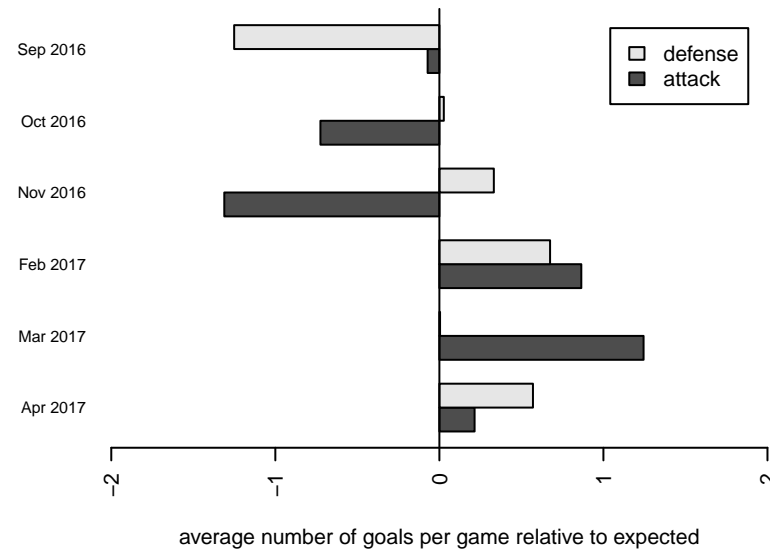

Performance relative to 13 month average